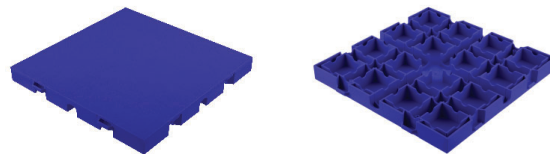

EverBlock Floor Specifications

Questions?
 Call us today at 844-910-0369
 or contact us by email at
 sales@everblocksystems.com

Shipping Quantities

Standard Pallet:	40" x 48" x 84"	630 sf
53ft Truckload Qty:	26 Pallets	16,380 sf
20ft Ocean Container:	10 Pallets	6,300 sf
40ft Ocean Container:	20 Pallets	12,600 sf
40ft h Cube Ocean Container:	20 Extra Tall Pallets	12,600 sf
Military 463L Pallet (88" x 98" x 96")	2,400 sf Max Loading	12,600 sf

EverDance®

12" x 12" x 1.1" • 1.27 lbs ea • 3 Colors • 2 Patterns • Glossy or Matte
 High-Impact Polypropylene Co-Polymer
 ("no-break") & Scratch Resistant Polymer Surface

EverBase 4

24" x 36" x 1.1" • 9.4 lbs ea • 2 Colors • Drainage Top • Textured Finish
 High-Density Polyethylene (HDPE)

EverBase®

12" x 12" x 1.1" • 1.27 lbs ea • 16 Colors • Solid or Drainage Top • Matte
 High-Impact Polypropylene Co-Polymer ("no-break") with UV inhibitors
 added for outdoor use

EverRoad®

48" x 96" x 0.5" • 70 lbs ea • 2 Colors • Solid Top • Textured Finish
 Hi-Density Polyethylene (HDPE)

EverBase 3

18" x 24" x 1.1" • 3.61 lbs ea • 2 Colors • Solid or Drainage Top • Matte
 High-Impact Polypropylene Co-Polymer ("no-break") with UV inhibitors
 added for outdoor use

Accessories

EverRoad
4-way clip