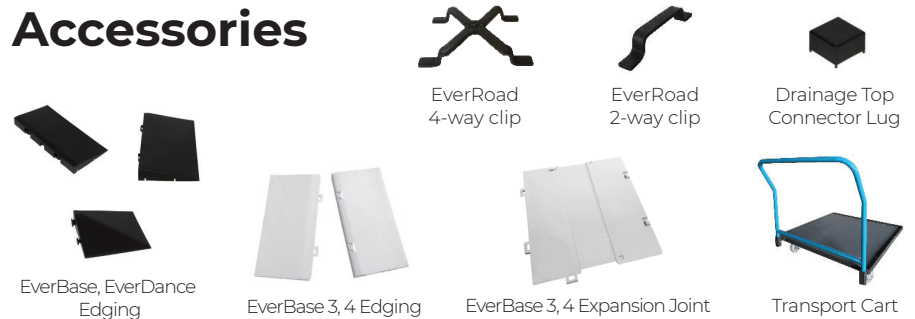

EverBase®

12" x 12" x 1.1" • 1.27 lbs ea • 16 Colors • Solid or Drainage Top • Matte
 High-Impact Polypropylene Co-Polymer ("no-break") with UV inhibitors
 added for outdoor use

EverRoad®

48" x 96" x 0.5" • 70 lbs ea • 2 Colors • Solid Top • Textured Finish
 Hi-Density Polyethylene (HDPE)

EverBase 3

18" x 24" x 1.1" • 3.61 lbs ea • 2 Colors • Solid or Drainage Top • Matte
 High-Impact Polypropylene Co-Polymer ("no-break") with UV inhibitors
 added for outdoor use

Accessories

EverRoad
4-way clip