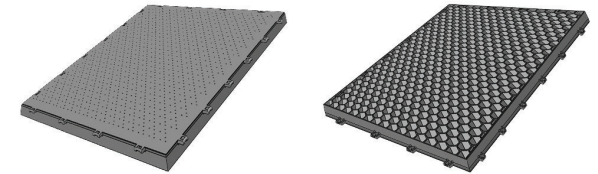

EverBlock Floor Specifications

Questions?
 Call us today at 844-910-0369
 or contact us by email at
 sales@everblocksystems.com

Shipping Quantities

Standard Pallet:	40" x 48" x 84"	630 sf
53ft Truckload Qty:	26 Pallets	16,380 sf
20ft Ocean Container:	10 Pallets	6,300 sf
40ft Ocean Container:	20 Pallets	12,600 sf
40ft h Cube Ocean Container:	20 Extra Tall Pallets	12,600 sf
Military 463L Pallet (88" x 98" x 96")	2,400 sf Max Loading	12,600 sf

EverDance®

12" x 12" x 1.1" • 1.27 lbs ea • 3 Colors • 2 Patterns • Glossy or Matte
 High-Impact Polypropylene Co-Polymer
 ("no-break") & Scratch Resistant Polymer Surface

EverBase 4

24" x 36" x 1.1" • 9.4 lbs ea • 2 Colors • Drainage Top • Textured Finish
 High-Density Polyethylene (HDPE)

EverBase®

12" x 12" x 1.1" • 1.27 lbs ea • 16 Colors • Solid or Drainage Top • Matte
 High-Impact Polypropylene Co-Polymer ("no-break") with UV inhibitors
 added for outdoor use

EverRoad®

48" x 96" x 0.5" • 70 lbs ea • 2 Colors • Solid Top • Textured Finish
 Hi-Density Polyethylene (HDPE)

EverBase 3

18" x 24" x 1.1" • 3.61 lbs ea • 2 Colors • Solid or Drainage Top • Matte
 High-Impact Polypropylene Co-Polymer ("no-break") with UV inhibitors
 added for outdoor use

Accessories

EverRoad
4-way clip